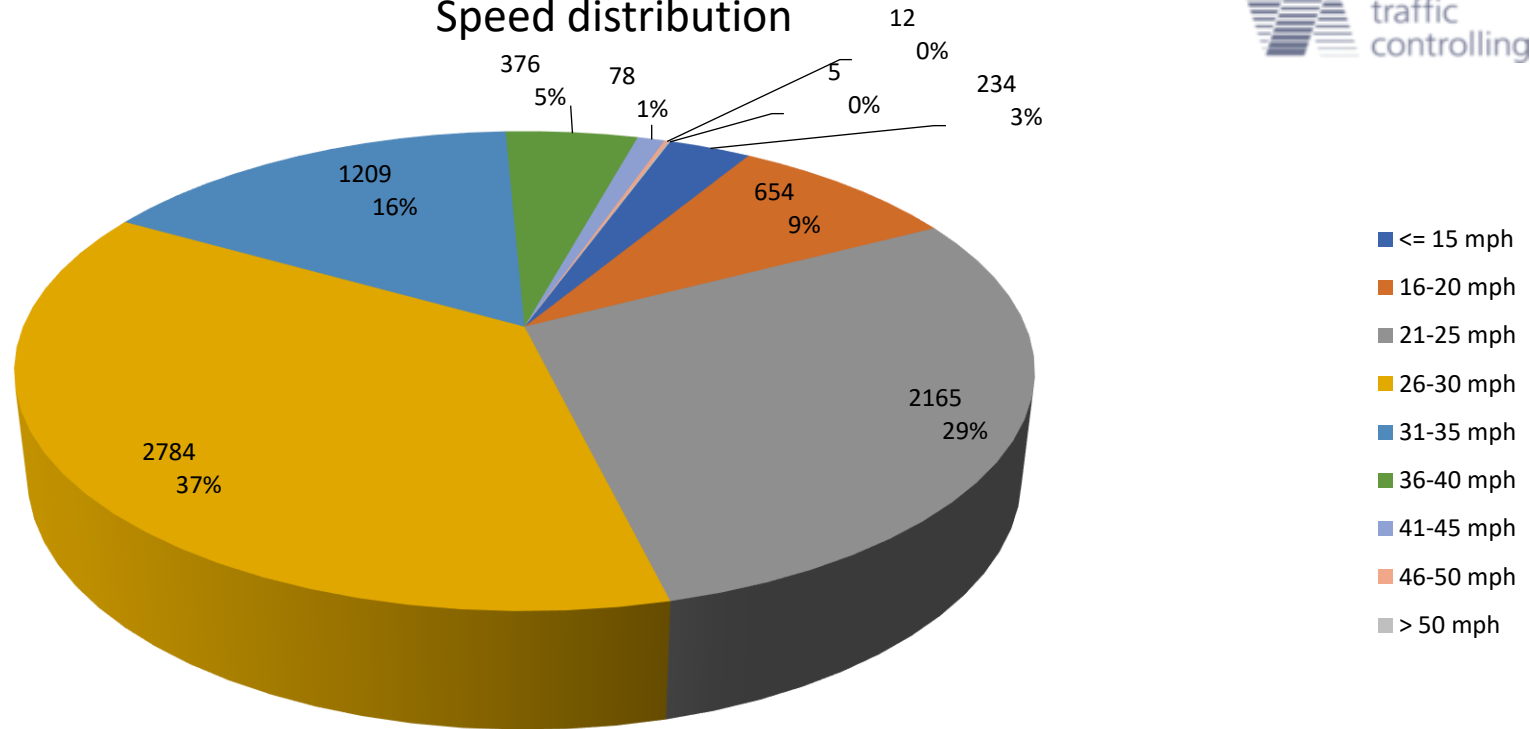

Speed distribution

Evaluation time	11 June 2021,08:00 - 14 June 2021,10:30				
Speed limit	34 mph	Values	Vehicles	Vd[mph]	vmax[mph]
Speed violations	8.11 %	7517	1345	27	60
ADT	433				V85 [mph]
AYT	158045				32
Evaluation direction	Arriving				
Author:	Andrew Ross				
Comment:	Display on includes SPEEDWATCH				
Location:	Mutton Lane, 5 ways.				