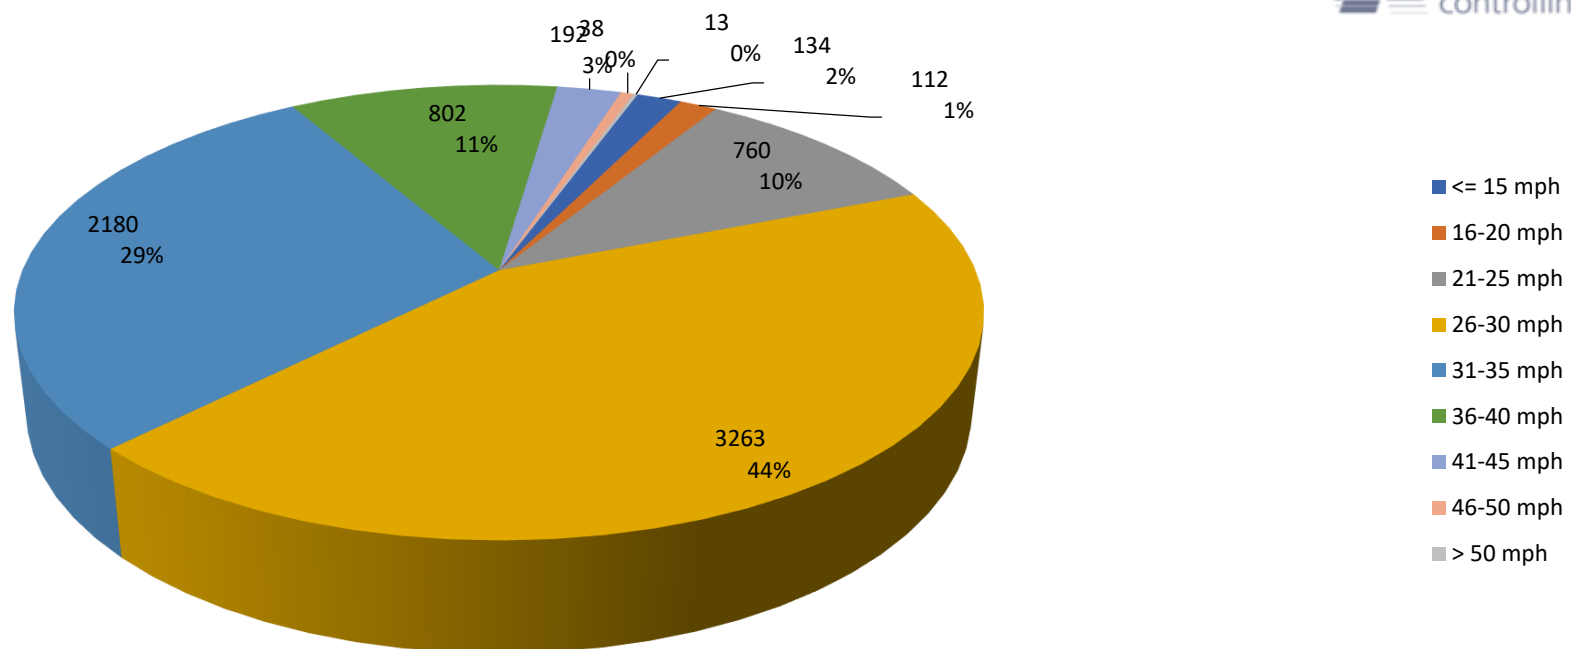

Speed distribution

Evaluation time	05 May 2021,16:00 - 06 May 2021,20:00					
Speed limit	34 mph	Values	Vehicles	Vd[mph]	Vmax[mph]	V85 [mph]
Speed violations	18.04 %	7494	1510	30	68	35
ADT	1294					
AYT	472310					
Evaluation direction	Arriving					
Author:	Andrew Ross					
Comment:	Display on					
Location:	Station Road, The Nook					
Arriving vehicles from:	Shipton					
Departing vehicles to:						