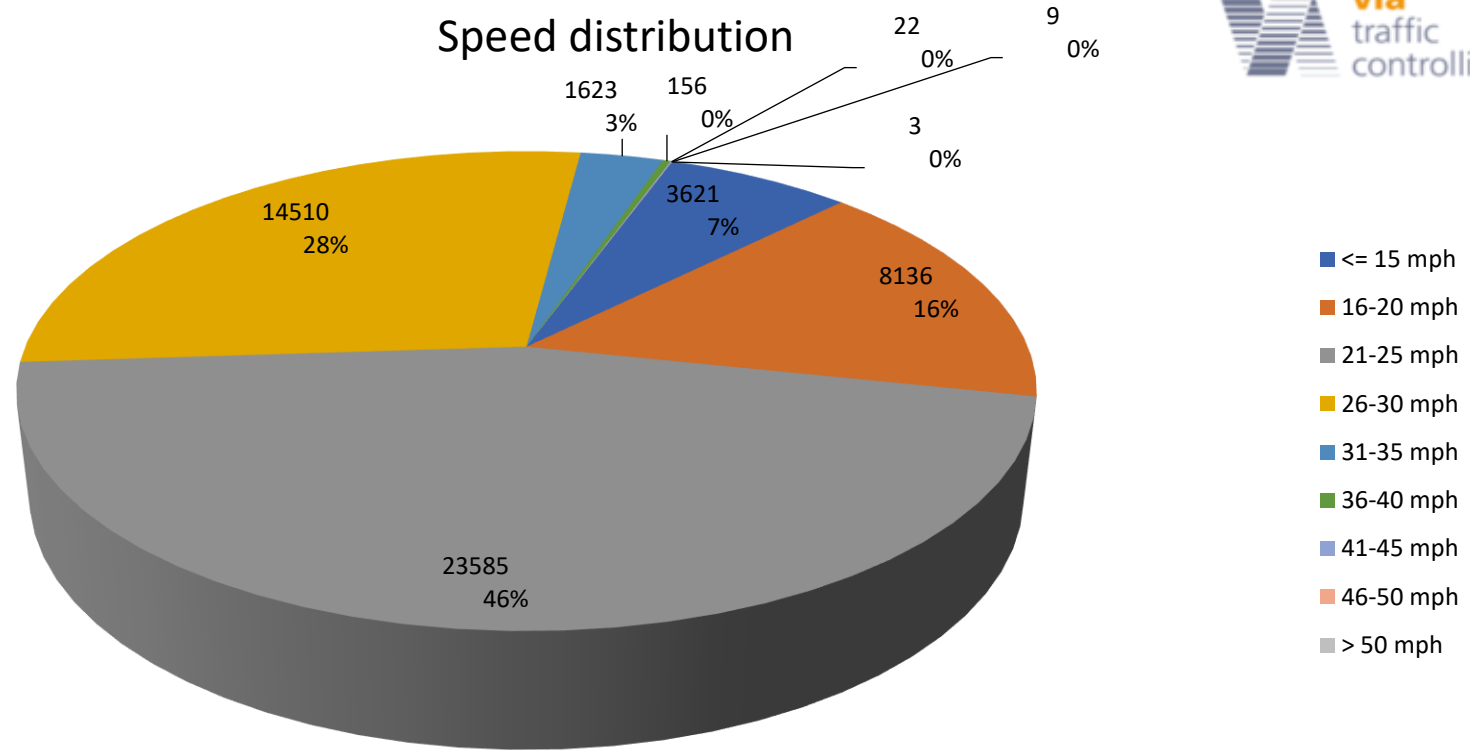

[Table](#)
[Result tabl](#)
distributio
[Chart](#)
[Table](#)
Raw data
[Table](#)

Evaluation time	14 April 2021,05:00 - 17 April 2021,20:30					
Speed limit	34 mph	Values	Vehicles	Vd[mph]	vmax[mph]	V85 [mph]
Speed violations	0.56 %	51665	8050	23	56	27
ADT	2208					
AYT	805920					
Evaluation direction	Arriving					
Author:	Andrew Ross					
Comment:	Display on					
Location:	A361 High Street. The exchange					

Arriving vehicles from:

Milton

Departing vehicles to: