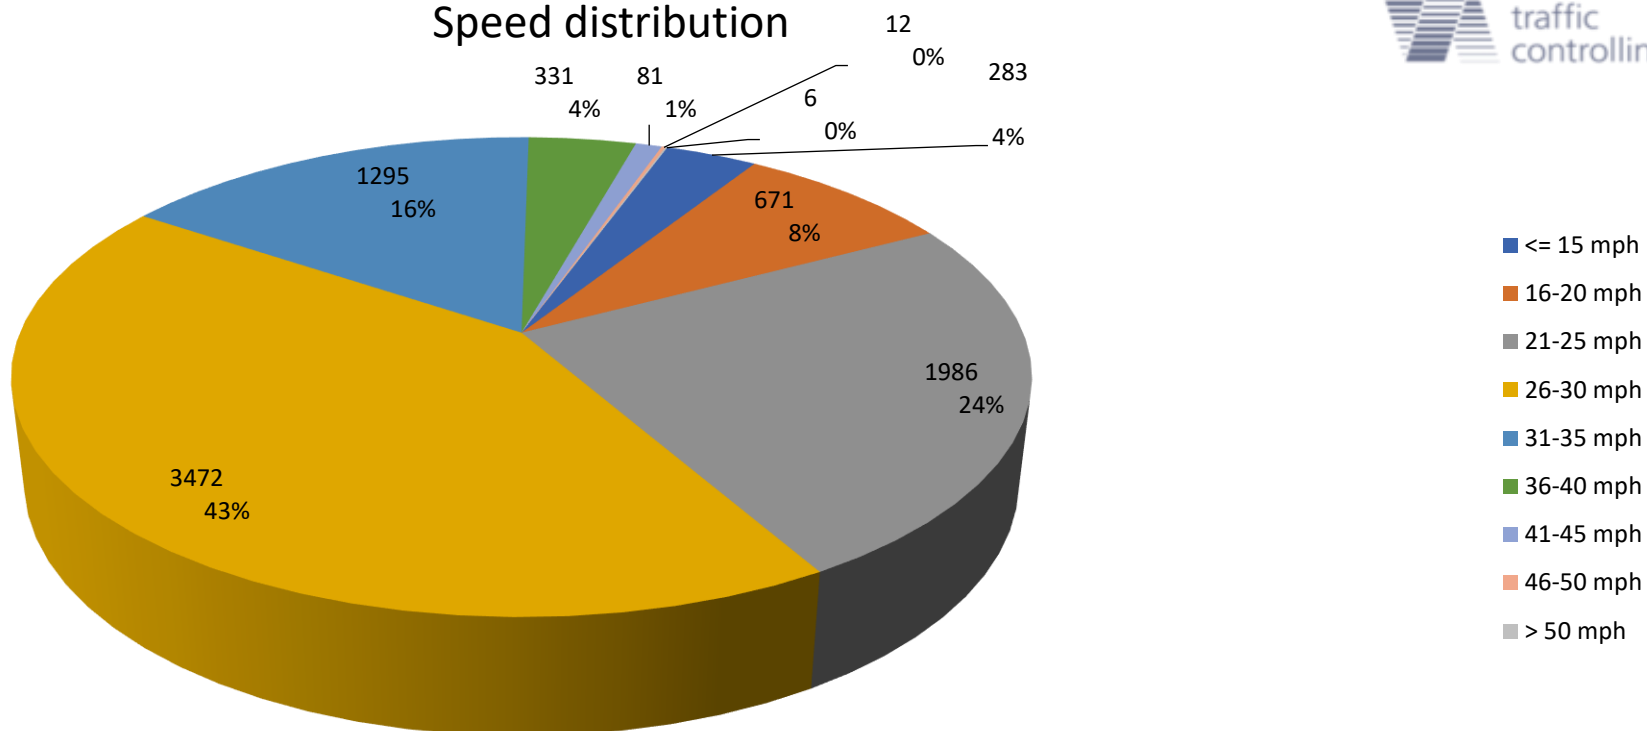

### Speed distribution

<b>Evaluation time</b>	08 March 2021,17:00 - 09 March 2021,18:00					
<b>Speed limit</b>	34 mph	<b>Values</b>	<b>Vehicles</b>	<b>Vd[mph]</b>	<b>Vmax[mph]</b>	<b>V85 [mph]</b>
<b>Speed violations</b>	6.83 %	8137	1457	27	52	32
<b>ADT</b>	1399					
<b>AYT</b>	510635					
<b>Evaluation direction</b>	Departing					
<b>Author:</b>	Andrew Ross					
<b>Comment:</b>	Display on.					
<b>Location:</b>	A361, Station Rd, Meadow lane.					
<b>Arriving vehicles from:</b>	Burford					
<b>Departing vehicles to:</b>						